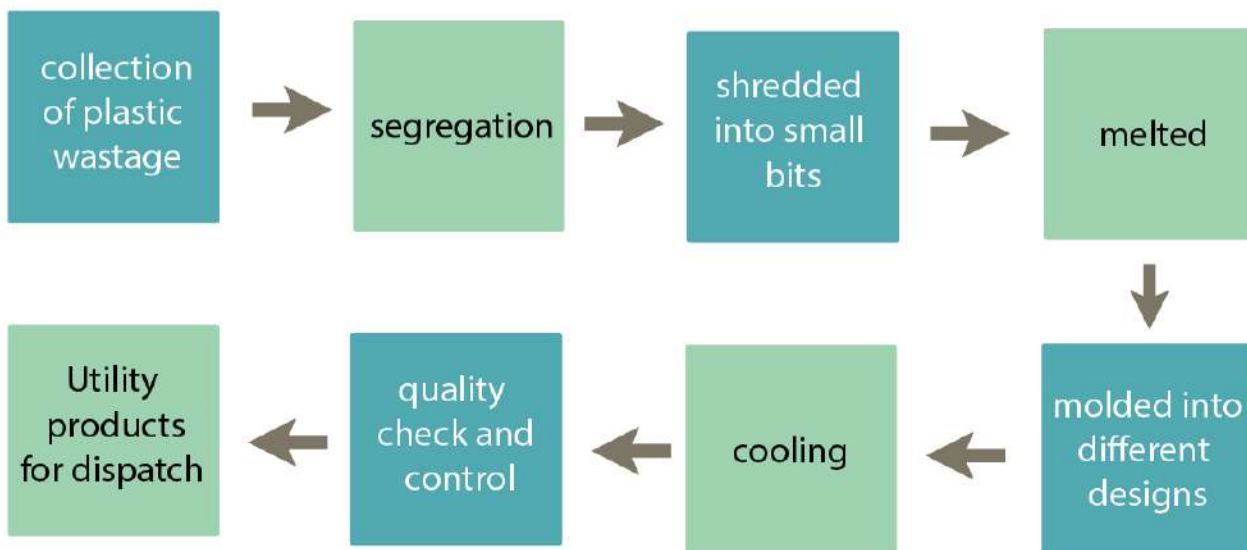

Impacts

Project Oasis impacts economically, socially and environmentally. Manufacturing of various 2nd grade products out of wastage, helps reduce plastic wastage and simultaneously generates revenues through their sale. With the development in the sector of plastic waste management the employment generation increases.

Maintaining effective plastic waste management results in lowering pollution and increasing hygiene levels. With using the most discarded material i.e. multi-layered laminated wastage, it also helps in improving the quality of air, land and water.

Process Flow

Portfolio

Stools

Pallets

Slippers

Flower Pots

Ropes

Tiles

Interlocking Paver Blocks

Curb Stones

Tables